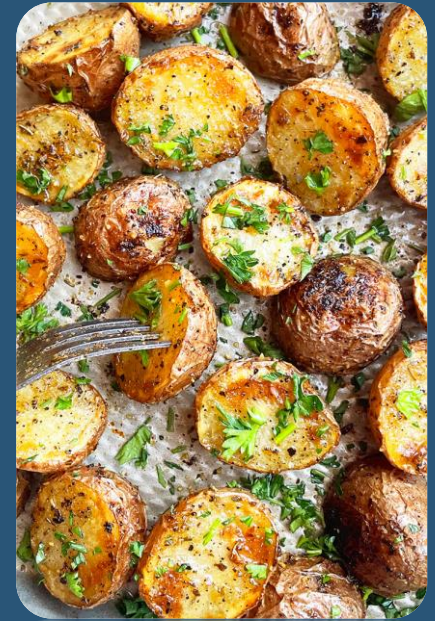

SPITBRAAI

R255 per Person

Lamb on the spit

Traditional Chicken and Mushroom Pie

Variety of Fresh Bread with Butter

Baby Potatoes with Herbs, Bacon, Onion
and Garlic

Garlic Butter Corn on the Cob

Seasonal Salad