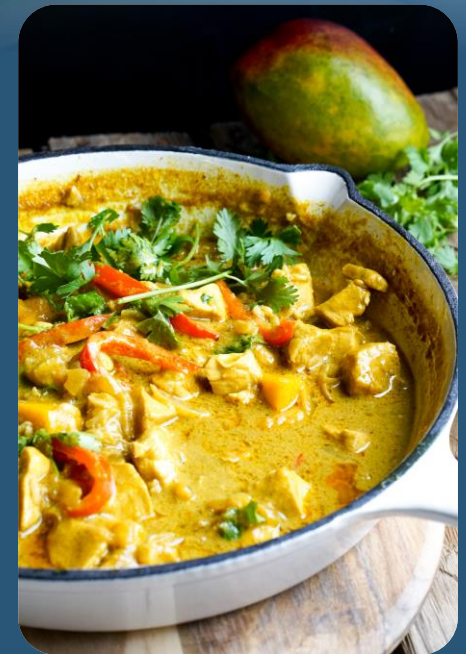

Bar Men (1 required for every 40 pax) – R 600 per Bar Man

Function Setup – R 25 per person

CURRY DELIGHT
R170 per Person
Light Chicken and Mango Curry

served with

- Basmati Rice
- Fresh Ciabatta
- Seasonal Salad